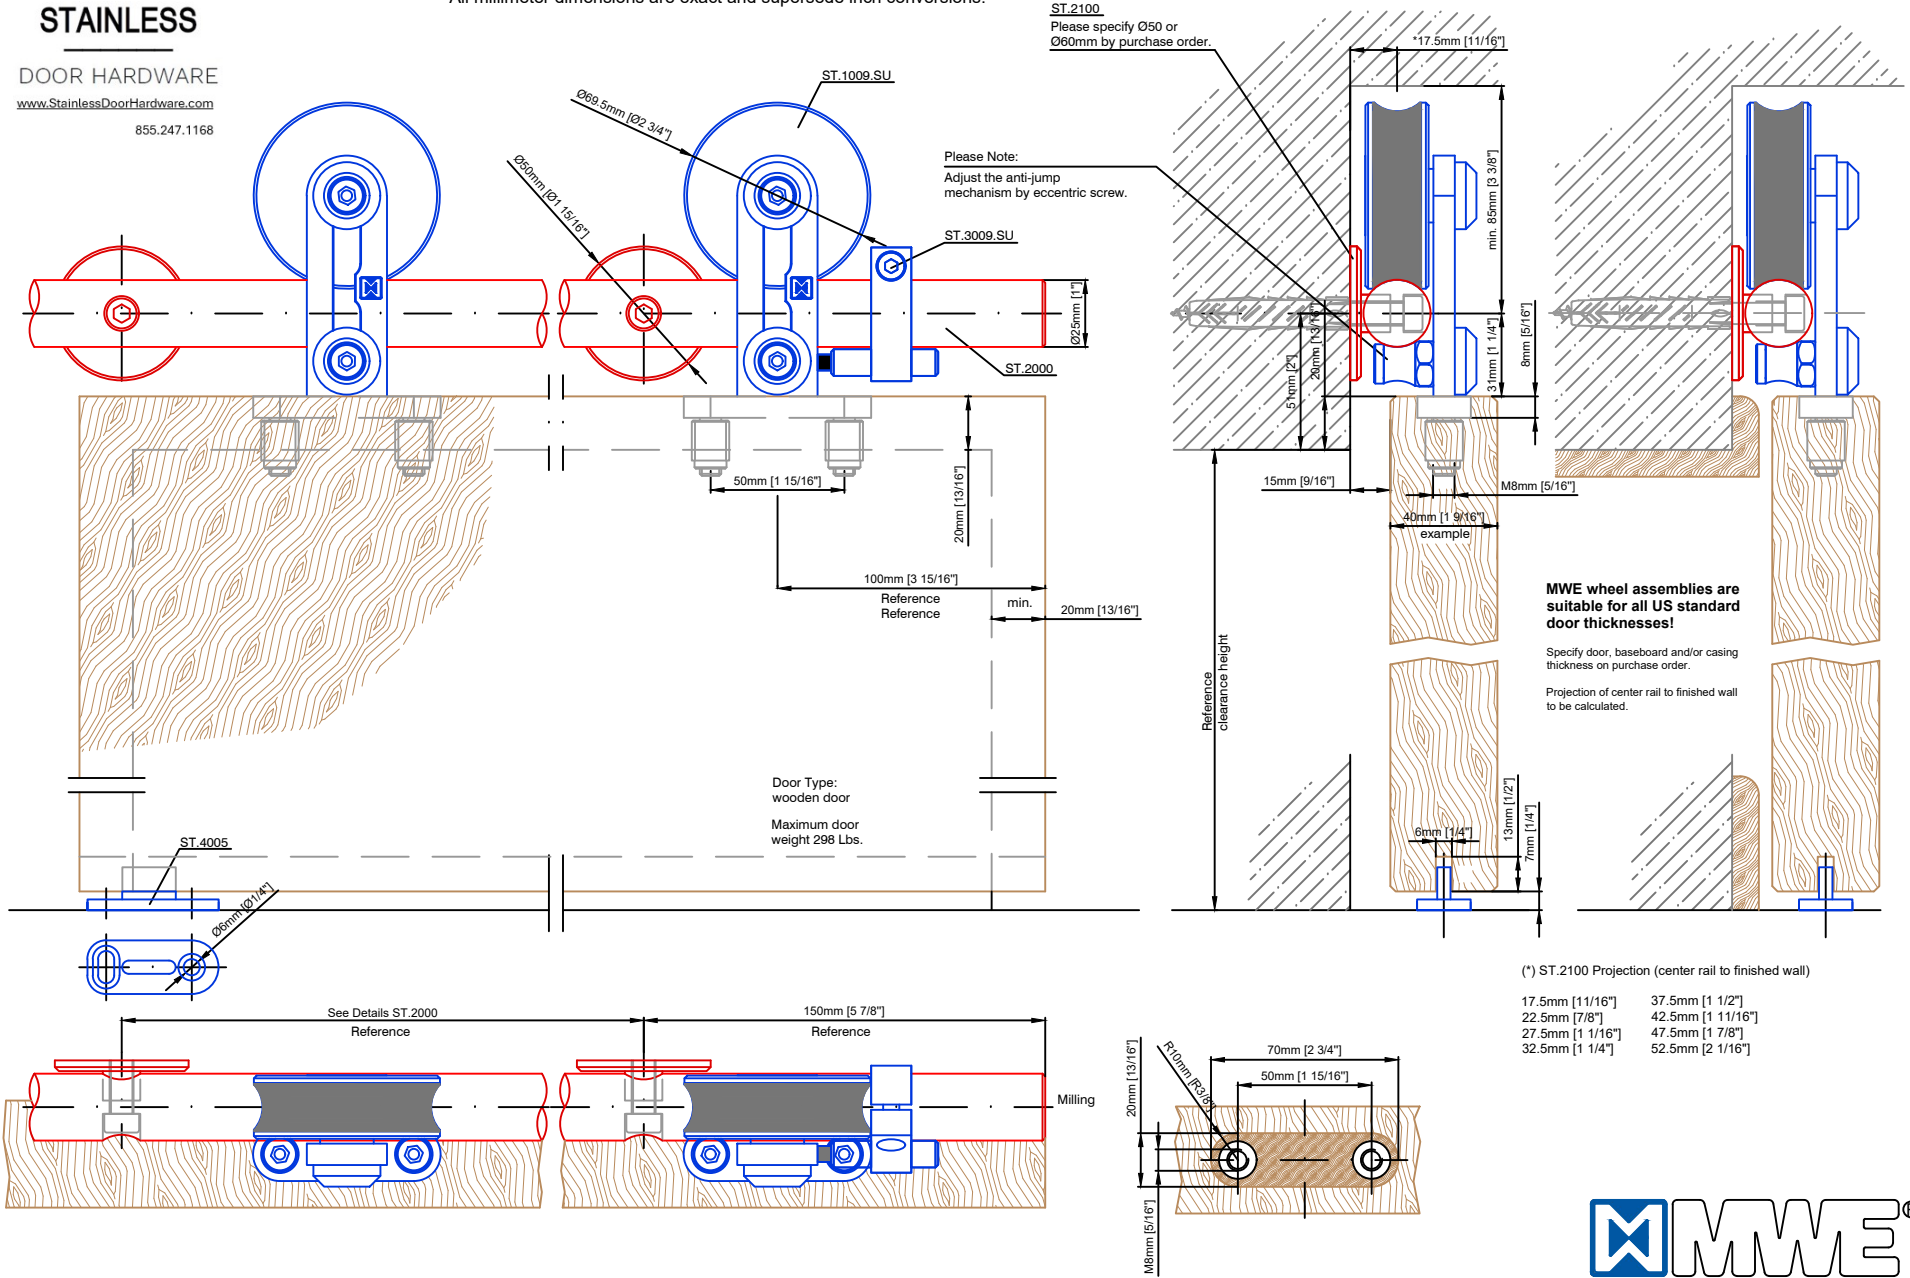

STAINLESS

DOOR HARDWARE
www.StainlessDoorHardware.com
855.247.1168

Technical drawings are subject to change without notice.
All millimeter dimensions are exact and supersede inch conversions.

Copyright MWE NA Inc., all rights reserved. Reproduction or other use of these designs without written consent from MWE NA Inc. is prohibited.

Supra ST.1009.SU

Date Prepared: July 2018

Prepared By: CDA | JRT

Email: info@mwe-na.com
www.mwe-na.com